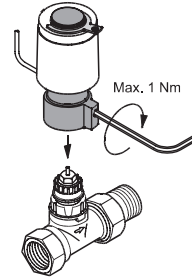

### NC/S

Normally closed and end-switch

24 V Class III (supply from SELV transformer)