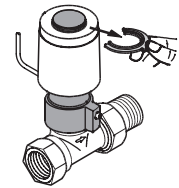

### NC/S

Normally closed and end-switch

24 V Class III (supply from SELV transformer)